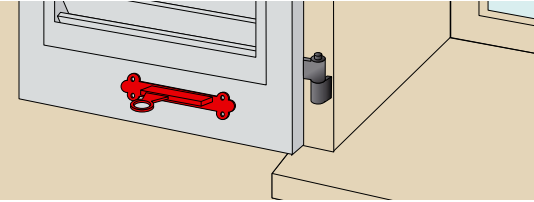

No. Art.	Color	H	Icon
92IX120	INOX	45	10
* 92IX130	INOX	55	10

INOX A4
Stainless steel